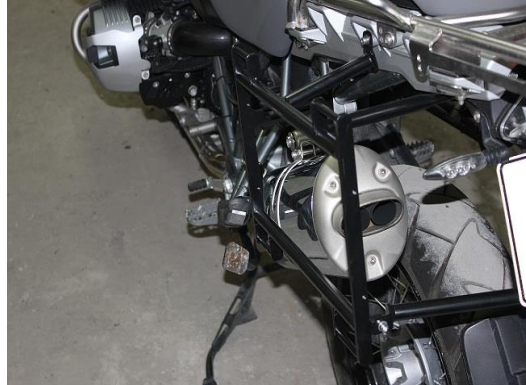

BUMOT

Motorcycle Luggage

5. Now install the right side pannier frame. Install the connecting bar with M6X20 bolts