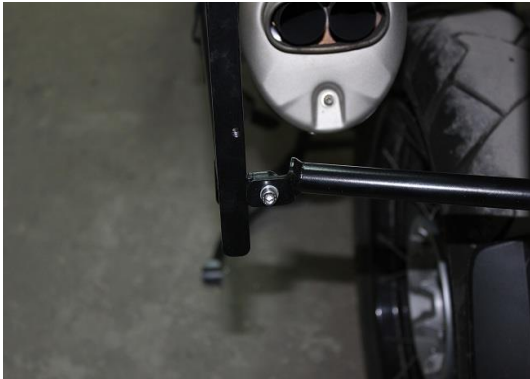

BUMOT

Motorcycle Luggage

5. Now install the right side pannier frame. Install the connecting bar with M6X20 bolts