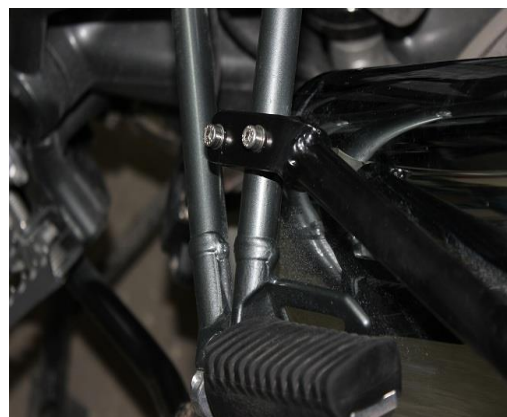

4. Attach the pannier racks using the large clamps with M8X45 and the small clamps below, with M5X35 to the frame.